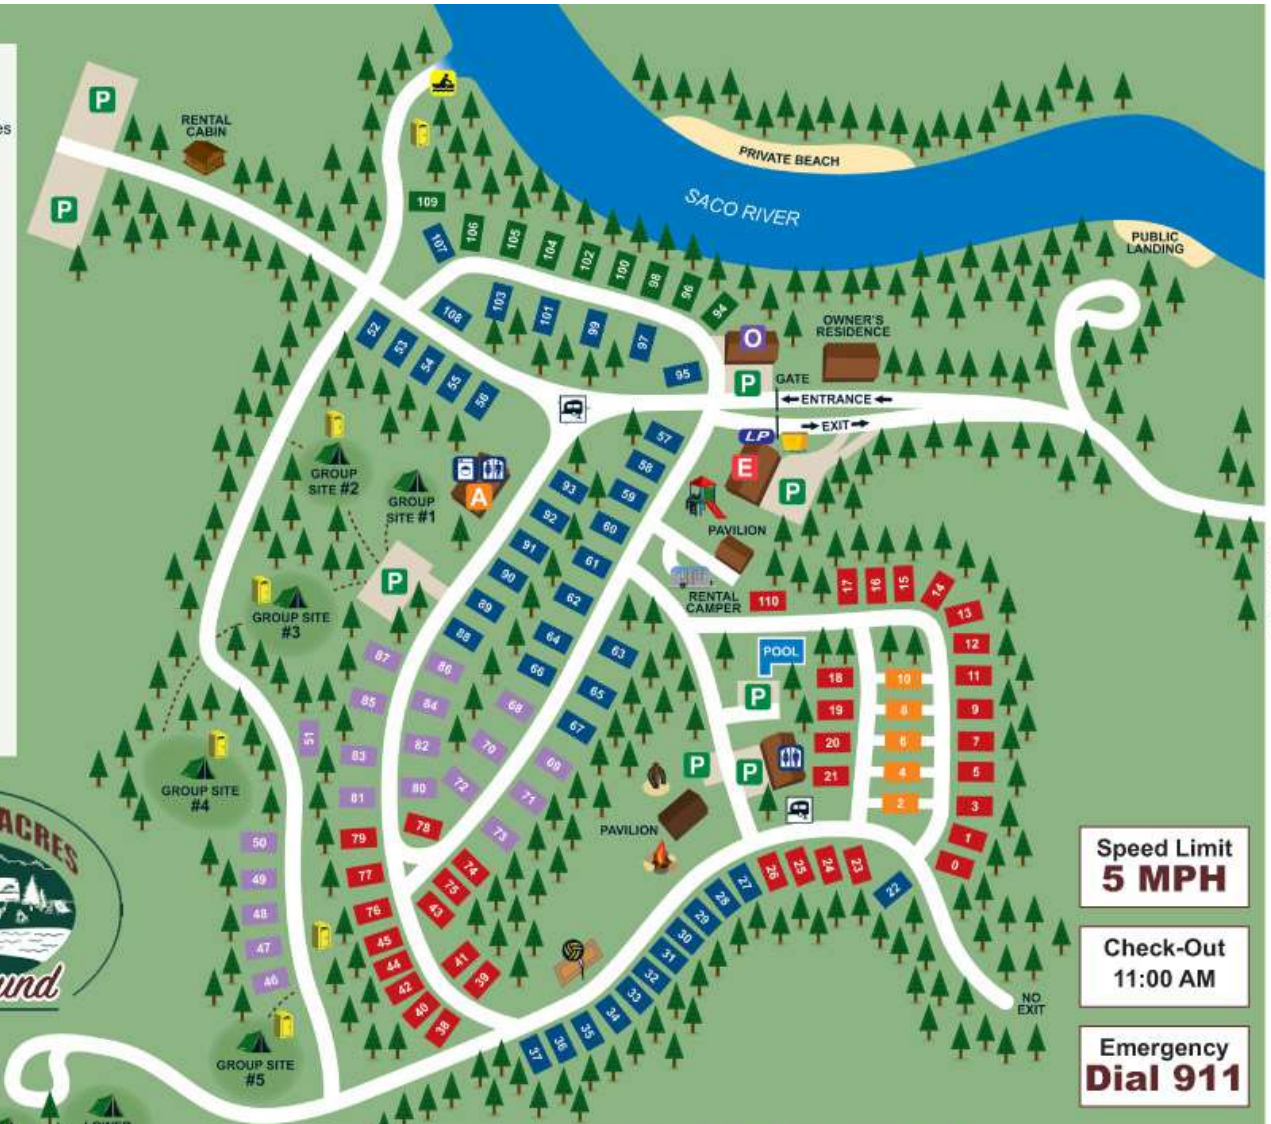

-  Full Hook up Site
-  50/30/20 Amp Sites
-  50 Amp Pull-Thru Sites
-  Water & Electric Site
-  Riverfront Water & Electric Site
-  Cabin
-  Restrooms
-  Porta-Potty
-  Laundry
-  Office
-  Employees Only
-  Arcade
-  Parking
-  Dumping Station
-  Dumpster
-  Boat Launch
-  Fire Pit
-  Playground
-  LP Propane
-  Volleyball Court
-  Horseshoes

**Speed Limit
5 MPH**

**Check-Out
11:00 AM**

**Emergency
Dial 911**

33 Woodland Acres Drive, Brownfield, ME 04010
207-935-2529 • WoodlandAcres.com

LOWER FIELD RIGHT
LOWER FIELD LEFT

ROUTE 160