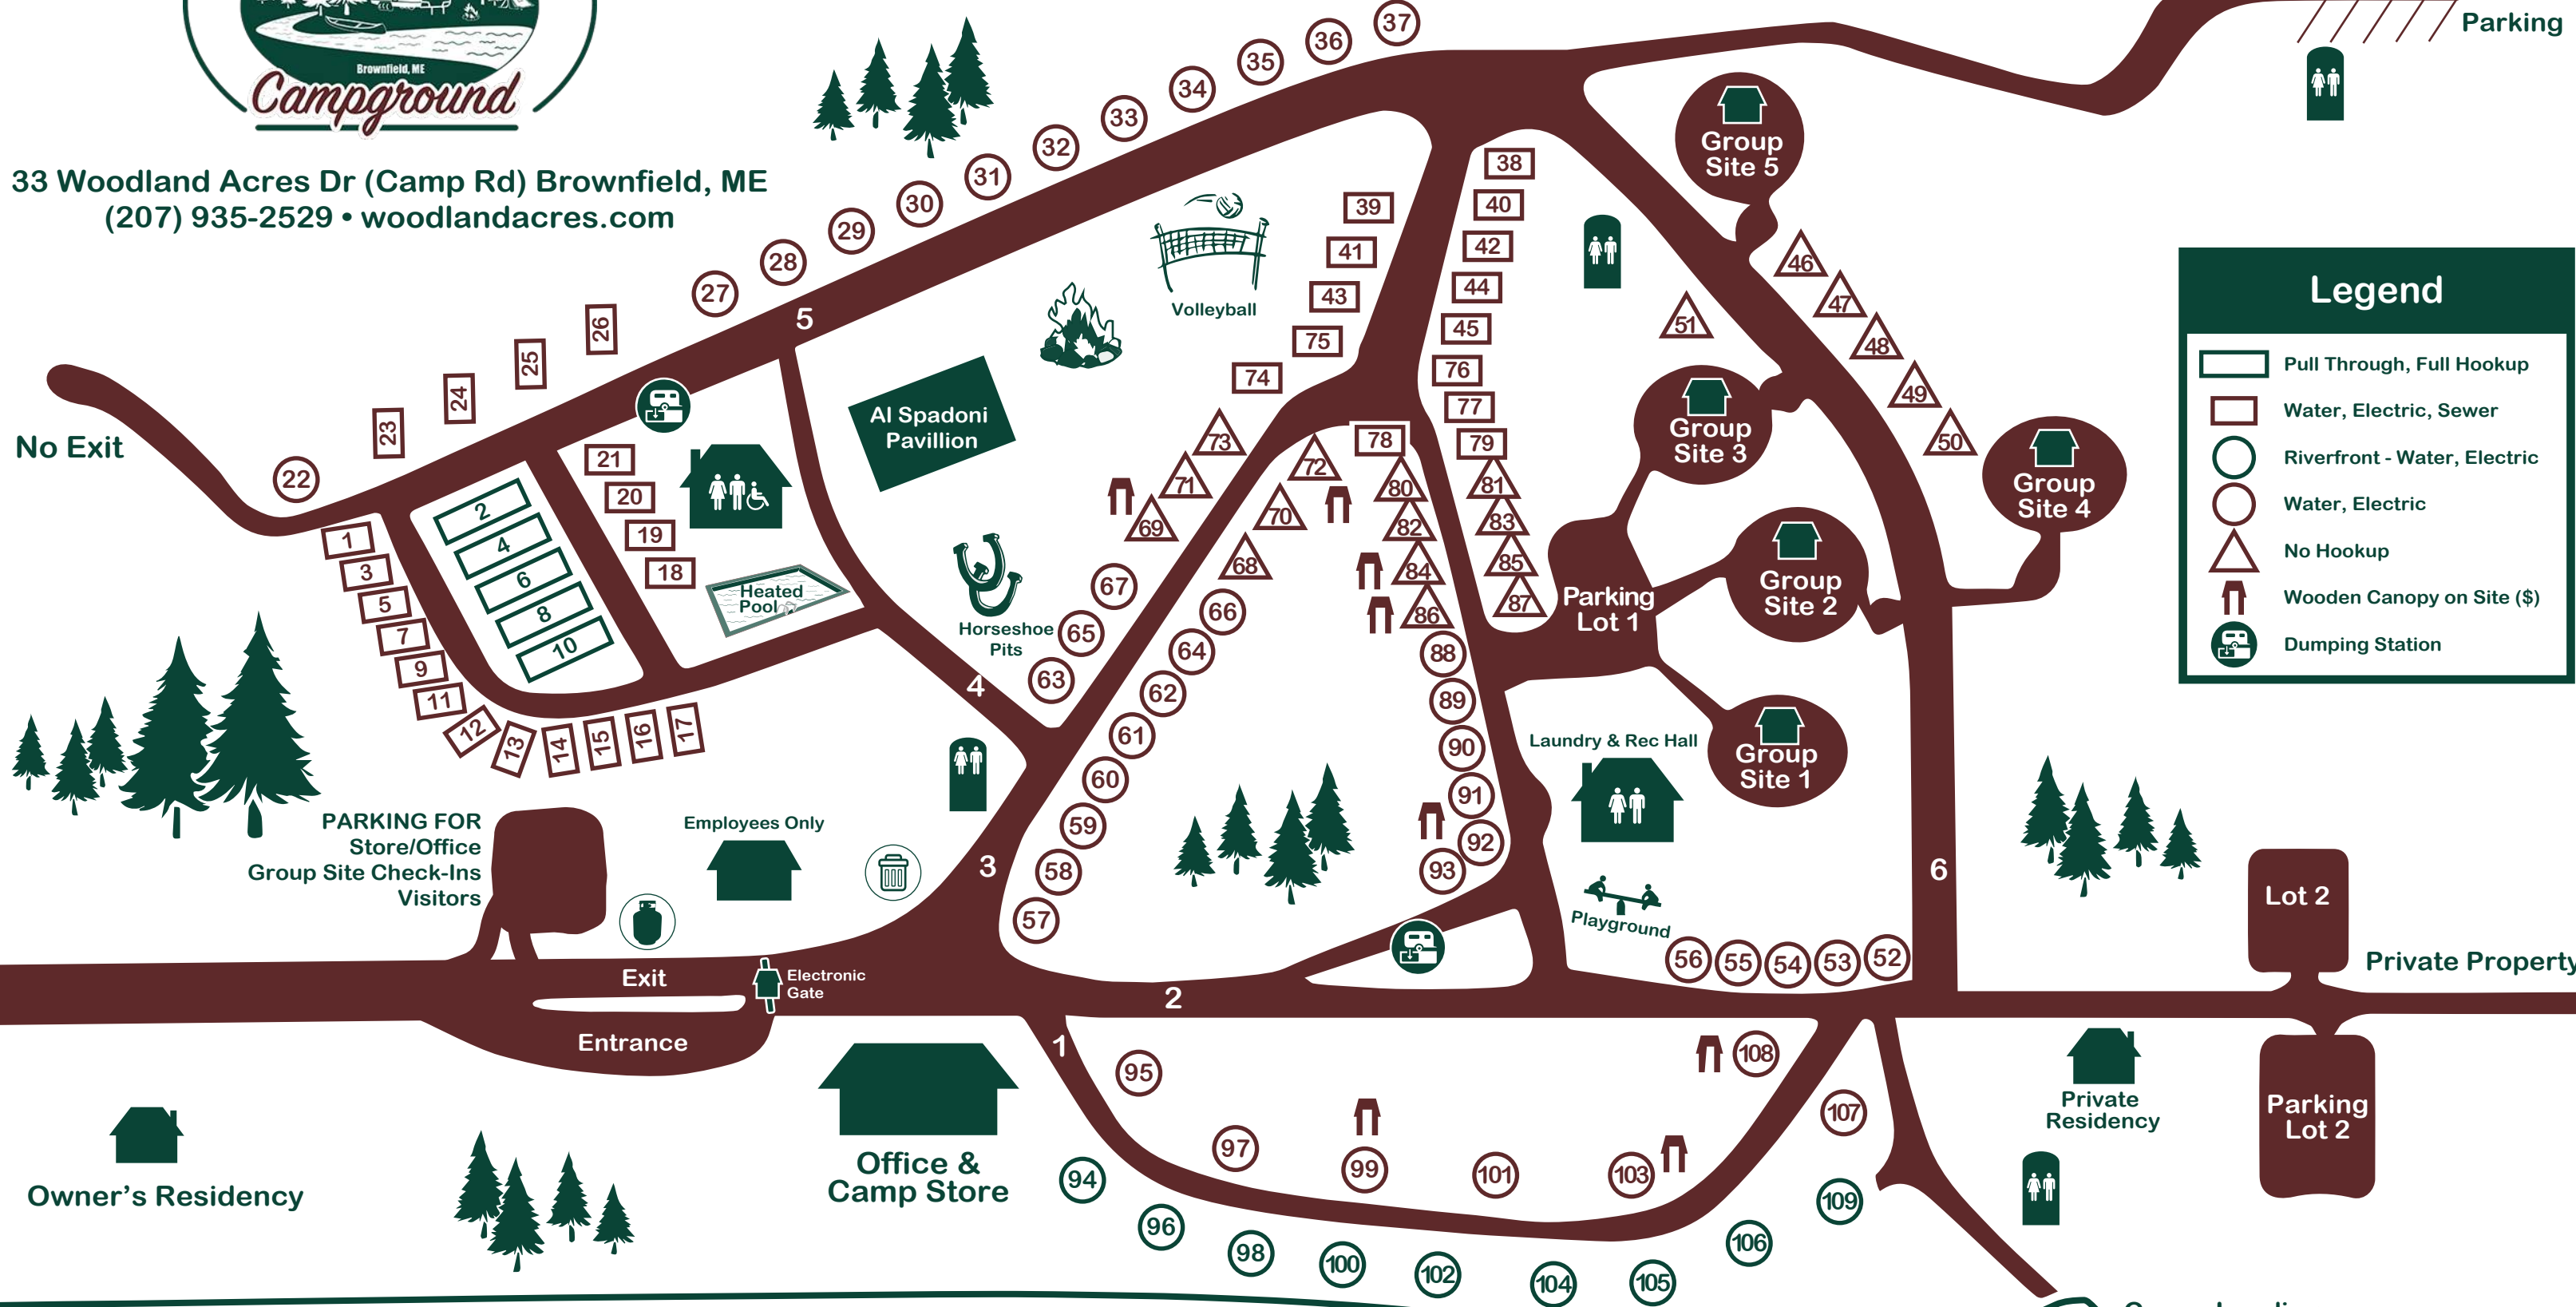

### Legend

- Pull Through, Full Hookup
- Water, Electric, Sewer
- Riverfront - Water, Electric
- Water, Electric
- No Hookup
- Wooden Canopy on Site (\$)
- Dumping Station

Route 160

No Exit

PARKING FOR  
Store/Office  
Group Site Check-Ins  
Visitors

Employees Only

Entrance

Exit

Electronic Gate

Office & Camp Store

Al Spadoni Pavilion

Horseshoe Pits

Volleyball

Laundry & Rec Hall

Playground

Group Site 5

Group Site 3

Group Site 2

Group Site 1

Group Site 4

Lot 2

Private Property

Private Residency

Parking Lot 2

Canoe Landing

Private Property

Saco River

Owner's Residency