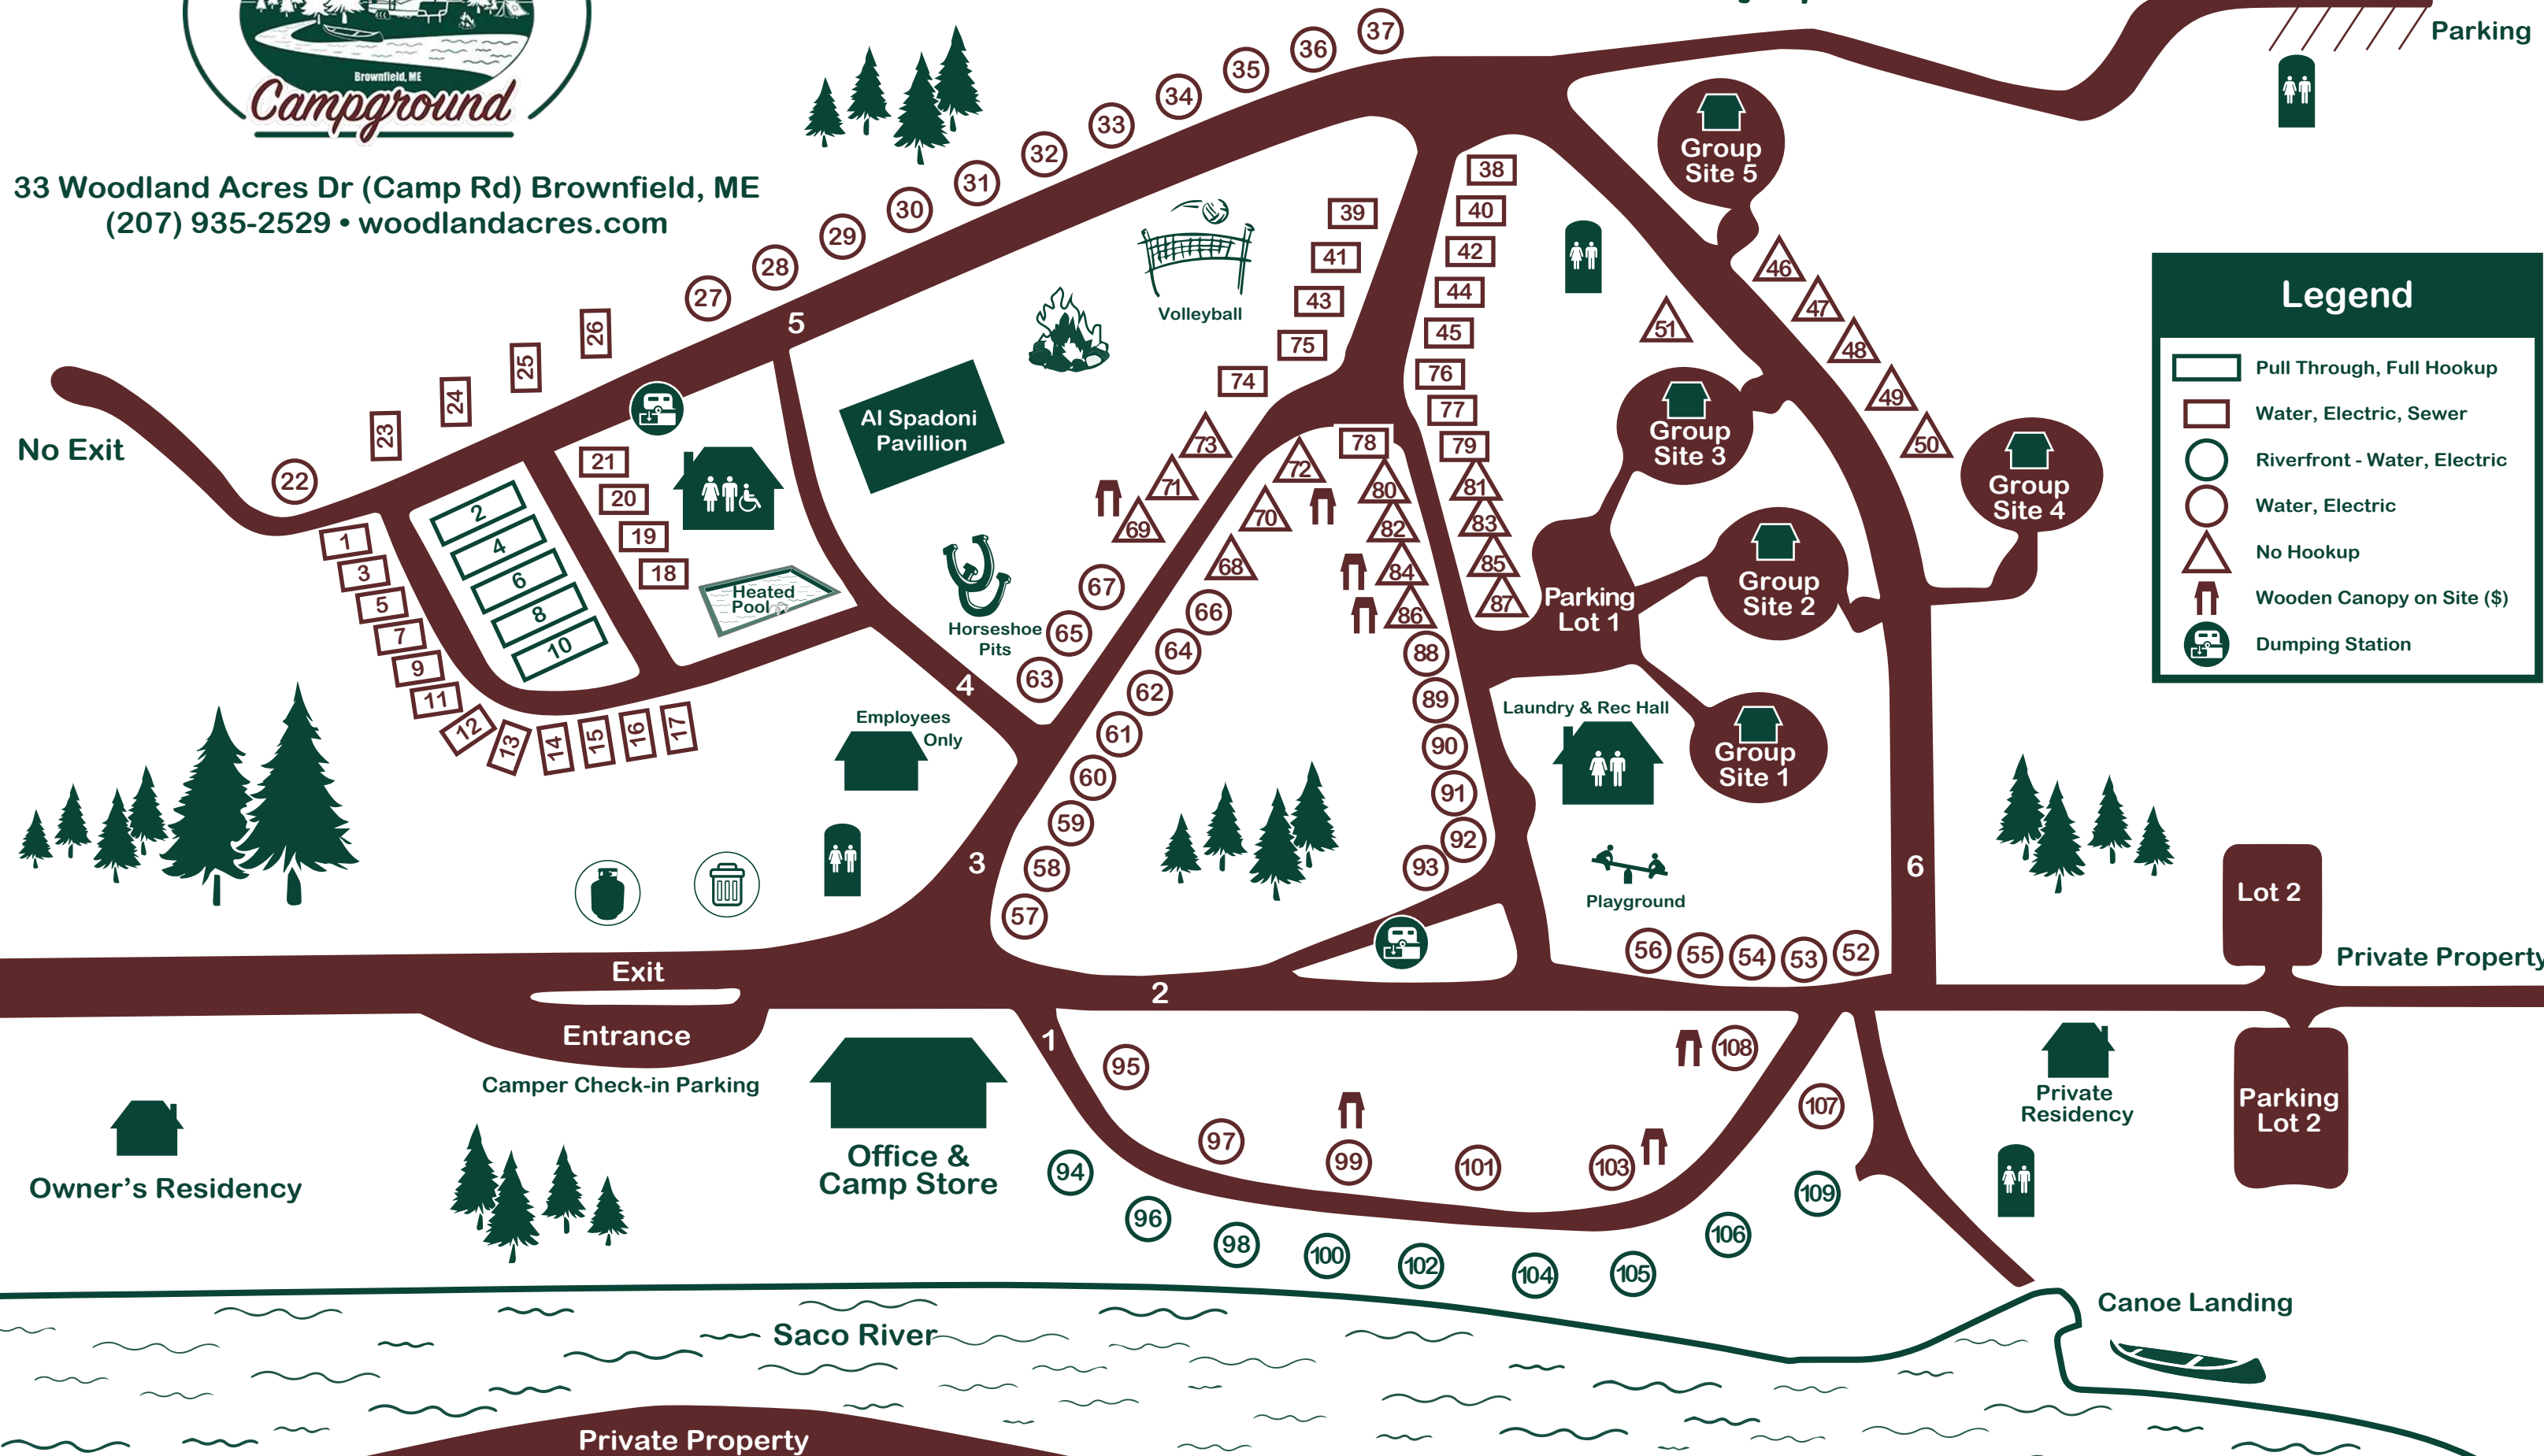

Name: _____

Site: _____

33 Woodland Acres Dr (Camp Rd) Brownfield, ME
(207) 935-2529 • woodlandacres.com

Lower Field Left Lower Field Right

Parking

Legend

- Pull Through, Full Hookup
- Water, Electric, Sewer
- Riverfront - Water, Electric
- Water, Electric
- No Hookup
- No Hookup
- Wooden Canopy on Site (\$)
- Dumping Station

Route 160

No Exit

Exit

Entrance

Camper Check-in Parking

Office & Camp Store

Saco River

Private Property

Canoe Landing

Lot 2

Private Property

Parking Lot 2

Private Residency

Owner's Residency

Employees Only

Horseshoe Pits

Canoe Landing